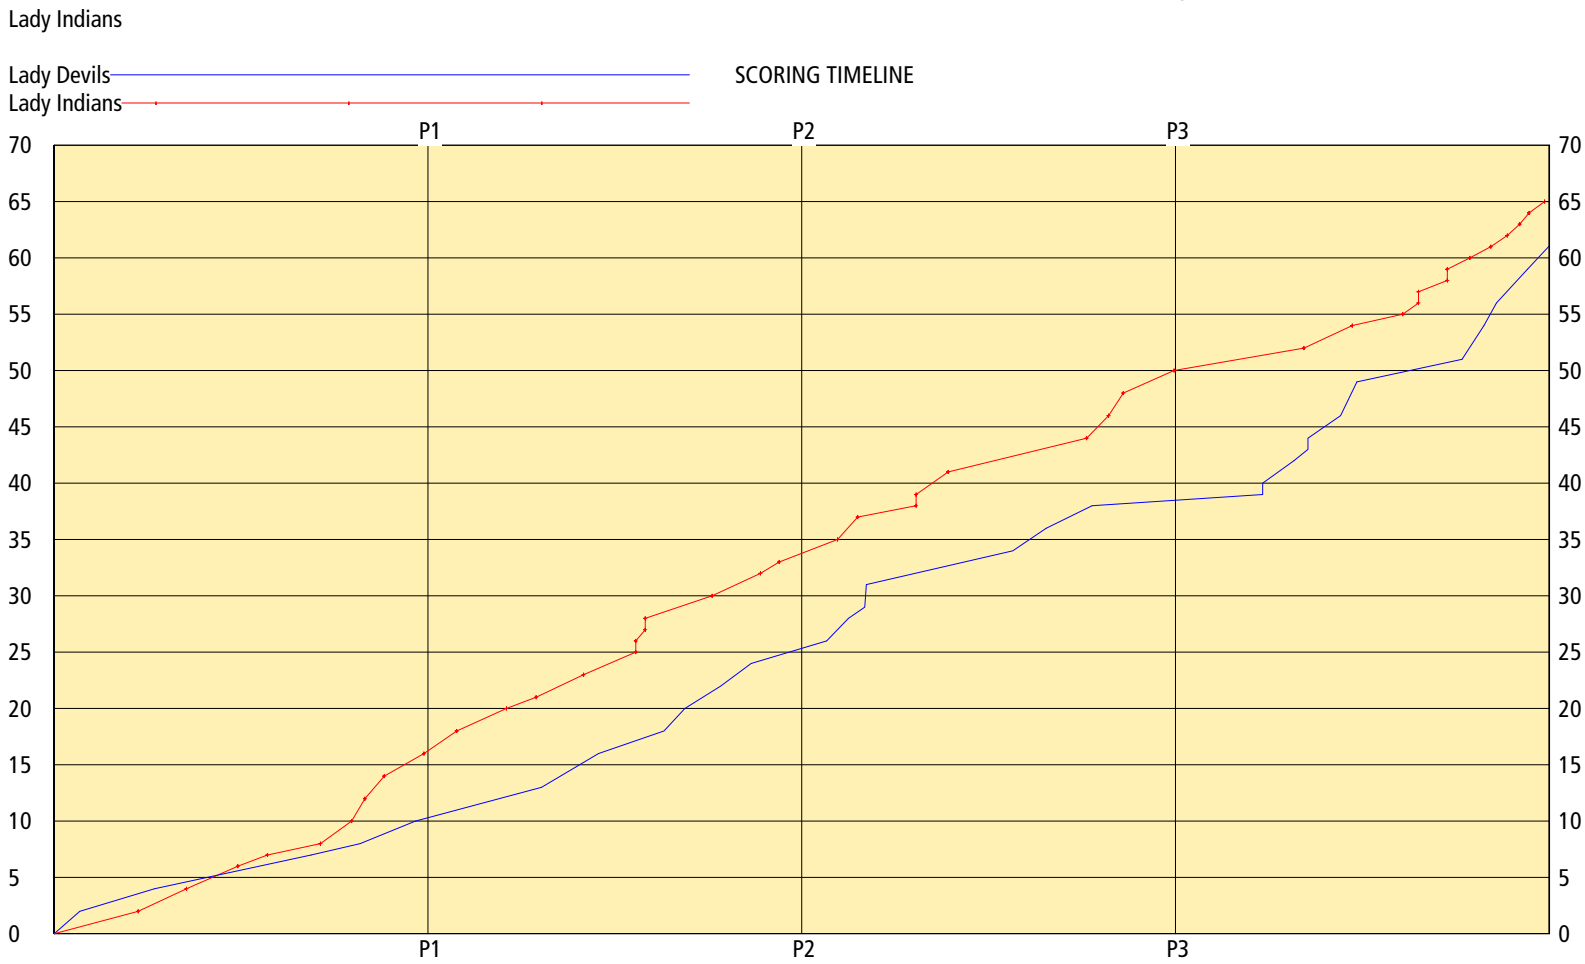

Largest Lead HC 16 MONTG 28 (12 pts) Lead Changes 1 Number of Ties 3