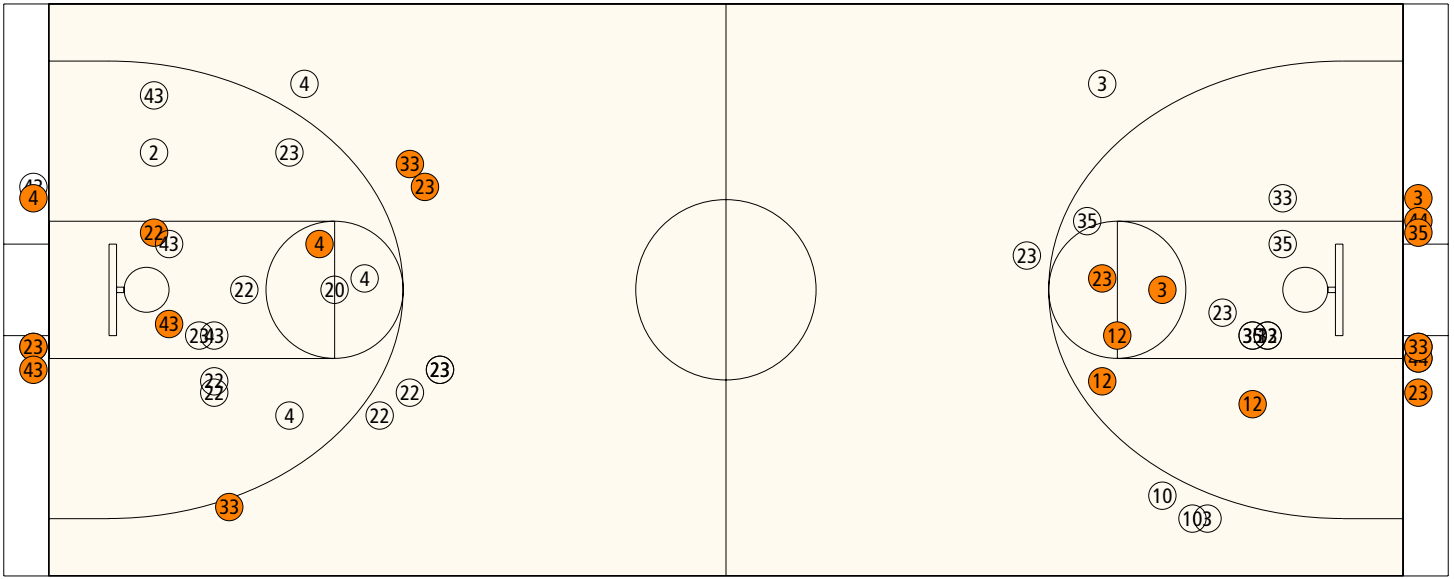

FIRST HALF

Henry Clay

Shooting	Pts	Pts
2FG 7/20 (35.0%)	14	Pts/Shot 0.83
3FG 3/8 (37.5%)	9	2nd Eff Pts 0
TFG 10/28 (35.7%)		Pts off TO's 5
FT 1/3 (33.3%)	1	3Pt Eff +14.2
Scoring Distribution: 2FG 58.3% 3FG 37.5% FT 4.2%		

Montgomery County

Shooting	Pts	Pts
2FG 13/21 (61.9%)	26	Pts/Shot 1.06
3FG 0/5 (0.00%)	0	2nd Eff Pts 2
TFG 13/26 (50.0%)		Pts off TO's 4
FT 7/11 (63.6%)	7	3Pt Eff -41.3
Scoring Distribution: 2FG 78.8% 3FG 0.0% FT 21.2%