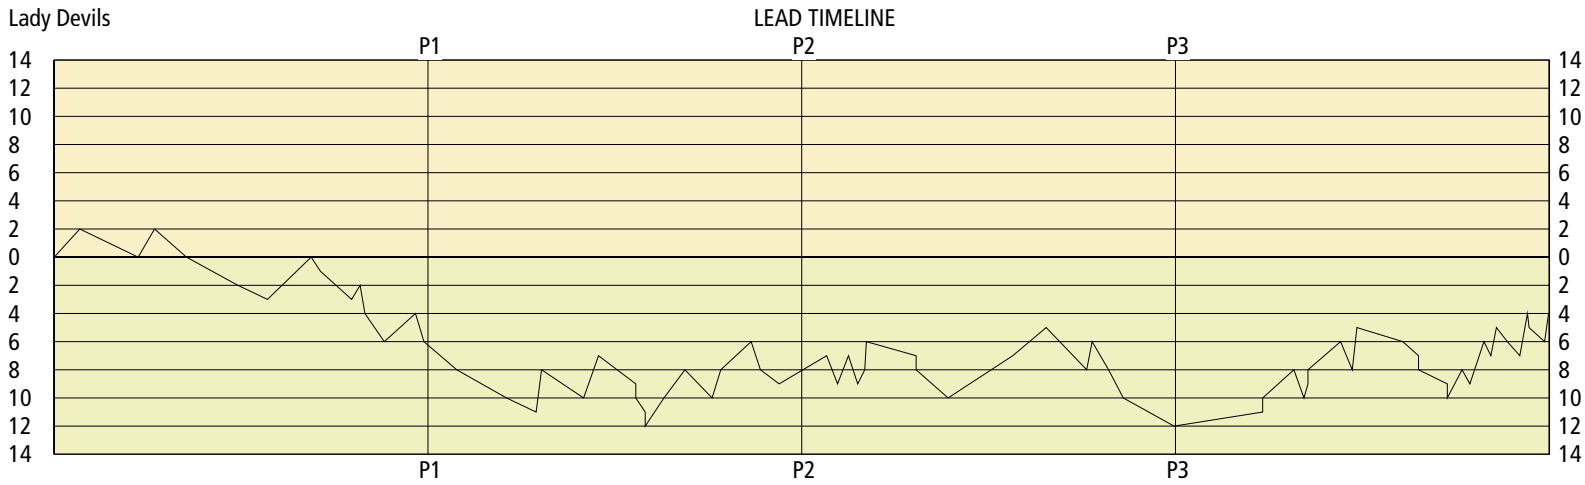

Largest Lead HC 16 MONTG 28 (12 pts) Lead Changes 1 Number of Ties 3