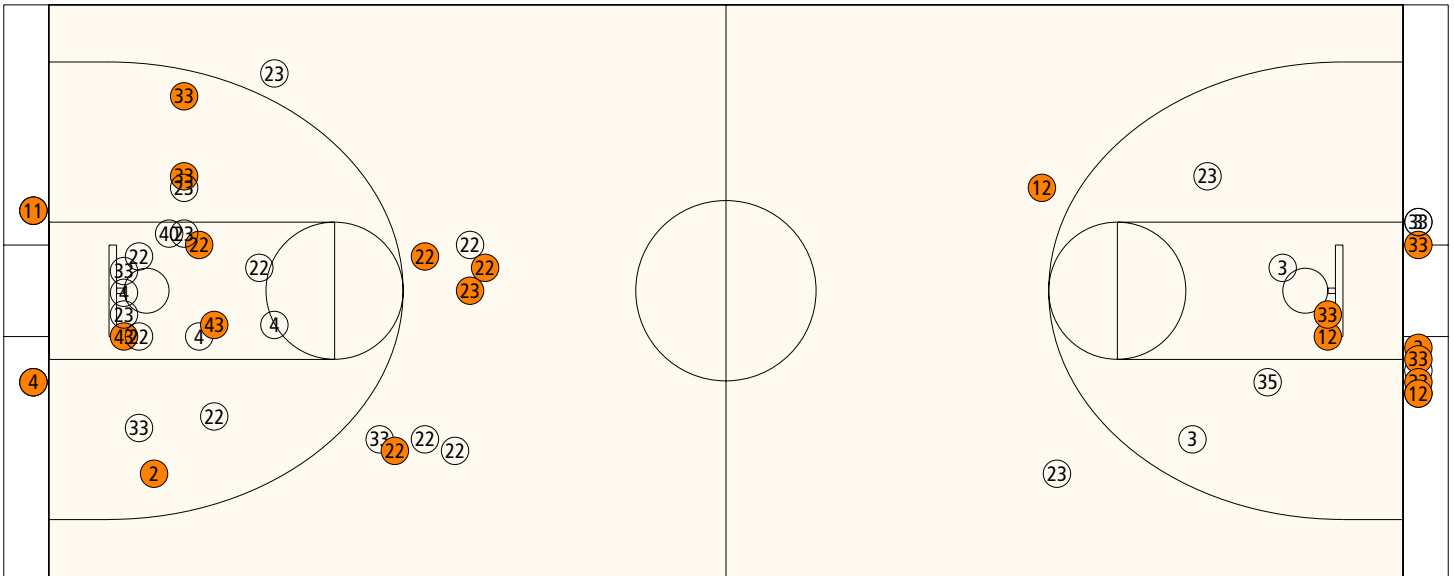

SECOND HALF

Henry Clay

2FG 10/25 (40.0%)	20	Pts/Shot 0.97
3FG 4/9 (44.4%)	12	2nd Eff Pts 6
TFG 14/34 (41.2%)		Pts off TO's 11
FT 5/8 (62.5%)	5	3Pt Eff +17.8
Scoring Distribution: 2FG 54.1% 3FG 32.4% FT 13.5%		

Montgomery County

2FG 8/15 (53.3%)	16	Pts/Shot 1.19
3FG 1/2 (50.0%)	3	2nd Eff Pts 8
TFG 9/17 (52.9%)		Pts off TO's 6
FT 13/20 (65.0%)	13	3Pt Eff +14.4
Scoring Distribution: 2FG 50.0% 3FG 9.4% FT 40.6%